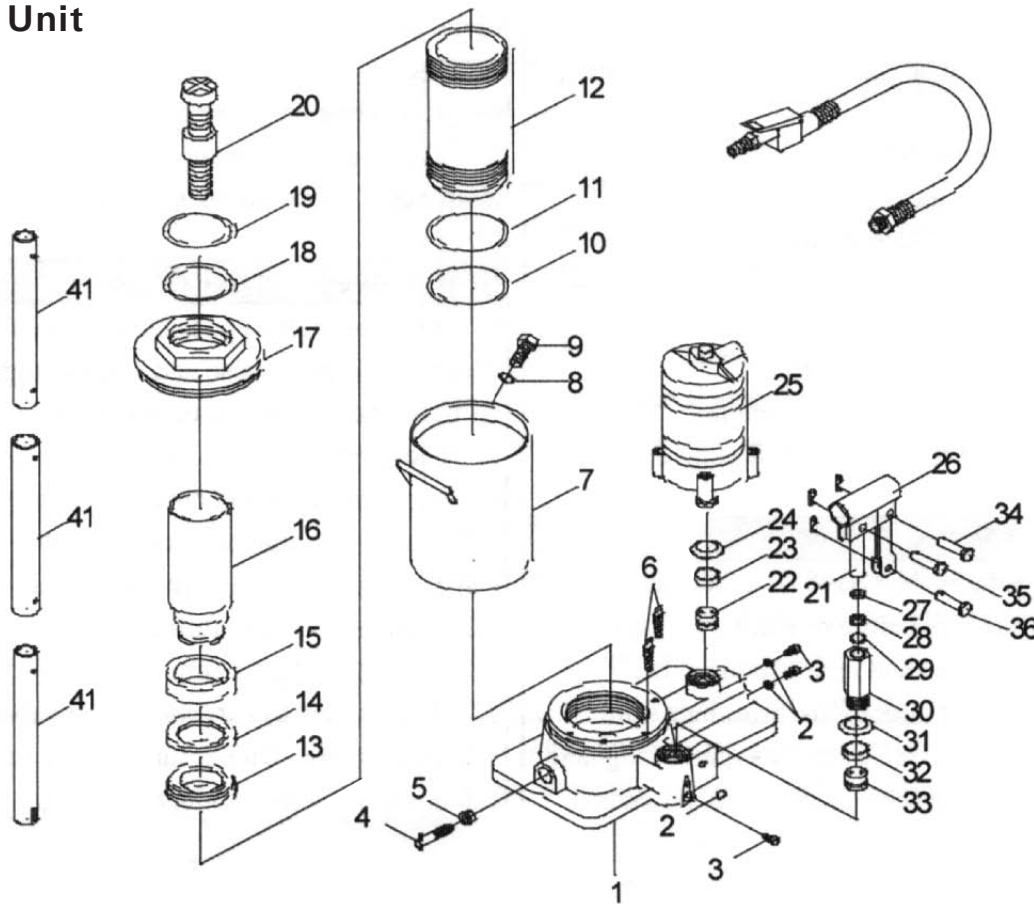

## Jack Unit

Part #		Description
12 Ton	20 Ton	12 Ton/20 Ton
9060120C2-01	9060200C2-01	BASE 120/146
9060120C2-02	9060200C2-02	STEEL BALL
9060120C2-03	9060200C2-03	FILLER SCREW
9060120C2-04	9060200C2-04	RELEASE VALVE SPINDLE
9060120C2-05	9060200C2-05	*OIL SEAL
9060120C2-06	9060200C2-06	*FILLER NET
9060120C2-07	9060200C2-07	OIL CHAMBER
9060120C2-08	9060200C2-08	*OIL SEAL
9060120C2-09	9060200C2-09	*OIL PLUG
9060120C2-10	9060200C2-10	*OIL SEAL
9060120C2-11	9060200C2-11	*BACKUP RING
9060120C2-12	9060200C2-12	CYLINDER 42/46
9060120C2-13	9060200C2-13	*U-CUP RING
9060120C2-14	9060200C2-14	*BACKUP RING
9060120C2-15	9060200C2-15	*COLLAR RAM
9060120C2-16	9060200C2-16	RAM 42/45
9060120C2-17	9060200C2-17	TOP NUT
9060120C2-18	9060200C2-18	*OIL SEAL
9060120C2-19	9060200C2-19	*OIL SEAL

Part #		Description
12 Ton	20 Ton	12 Ton/20 Ton
9060120C2-20	9060200C2-20	EXTENSION SCREW SET
9060120C2-21	9060200C2-21	PUMP PLUNGER
9060120C2-22	9060200C2-22	*VALVE B
9060120C2-23	9060200C2-23	*OIL SEAL
9060120C2-24	9060200C2-24	*CUP WASHER
9060120C2-25	9060200C2-25	AIR PUMP SET
9060120C2-26	9060200C2-26	HANDLE SOCKEY ASSY
9060120C2-27	9060200C2-27	*BACKUP RING
9060120C2-28	9060200C2-28	*U-CUP RING
9060120C2-29	9060200C2-29	*OIL SEAL
9060120C2-30	9060200C2-30	PUMP CYLINDER
9060120C2-31	9060200C2-31	*CUP WASHER
9060120C2-32	9060200C2-32	*OIL SEAL
9060120C2-33	9060200C2-33	*VALVE A
9060120C2-34	9060200C2-34	SOCKET BOLT
9060120C2-35	9060200C2-35	SOCKET BOLT
9060120C2-36	9060200C2-36	SOCKET BOLT
9060120C2-41	9060200C2-41	HANDLE SET
9060120C2-106	9060200C2-106	REPAIR KITS - SET
906-519721	906-519725	(ALL * ABOVE)