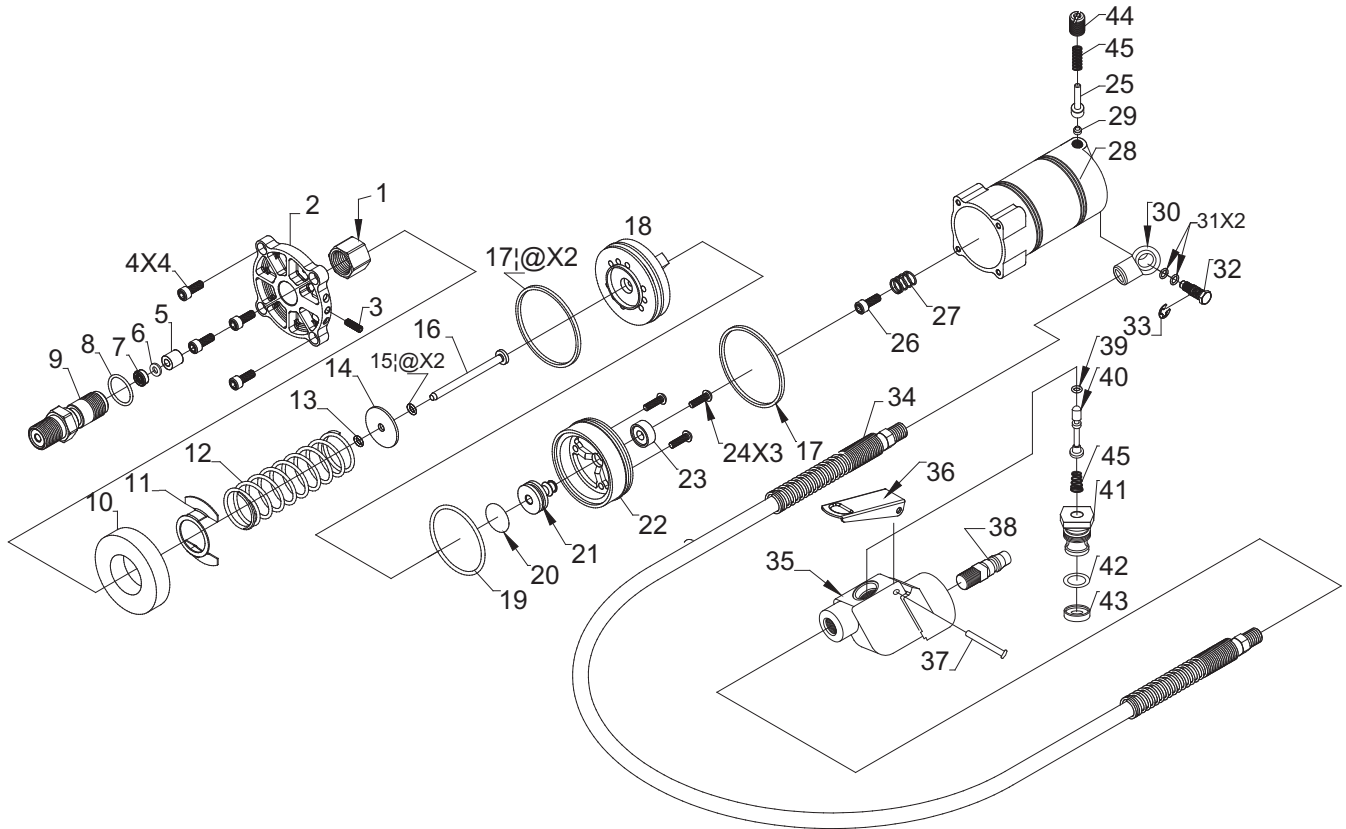

ZABJ-12C2 & ZABJ-20C3 Parts Breakdown

Toll Free: 1-800-579-8088 Web: www.zinko.com

REV 103107
Page 2 of 2

Pump Unit

Part #	Description
9060667-1	NUT
9060667-2	BOTTOM CAP
9060667-3	ADJUST PIN
9060667-4	CAP SCREW
9060667-5	*SEAL RING
9060667-6	*BACKUP RING
9060667-7	*U-CUP RING
9060667-8	*O-RING
9060667-9	CYLINDER BOLT
9060667-10	*SILENCER
9060667-11	U STYLE GASKET
9060667-12	SPRING
9060667-13	CUSHION
9060667-14	PISTON PLATE
9060667-15	*O-RING
9060667-16	PISTON ROD
9060667-17	*O-RING
9060667-18	PISTON B
9060667-19	*O-RING
9060667-20	*O-RING
9060667-21	VALVE
9060667-22	PISTON A
9060667-23	PILOT PISTON CUSHION

Part #	Description
9060667-24	*SCREW
9060667-25	PISTON
9060667-26	HEX SCREW
9060667-27	SPRING
9060667-28	CYLINDER
9060667-29	PLUG
9060667-30	SWIVEL
9060667-31	*O-RING
9060667-32	AIR INLET BOLT
9060667-33	E-RING
9060667-34	AIR HOSE
9060667-35	A. V. BODY
9060667-36	LEVER
9060667-37	PIN
9060667-38	QUICK COUPLER
9060667-39	*O-RING
9060667-40	A. V. PISTON
9060667-41	A. V. CYLINDER
9060667-42	*O-RING
9060667-43	GASKET
9060667-44	HEX SCREW
9060667-45	SPRING
96-519734	REPAIR KITS (ALL * ABOVE)