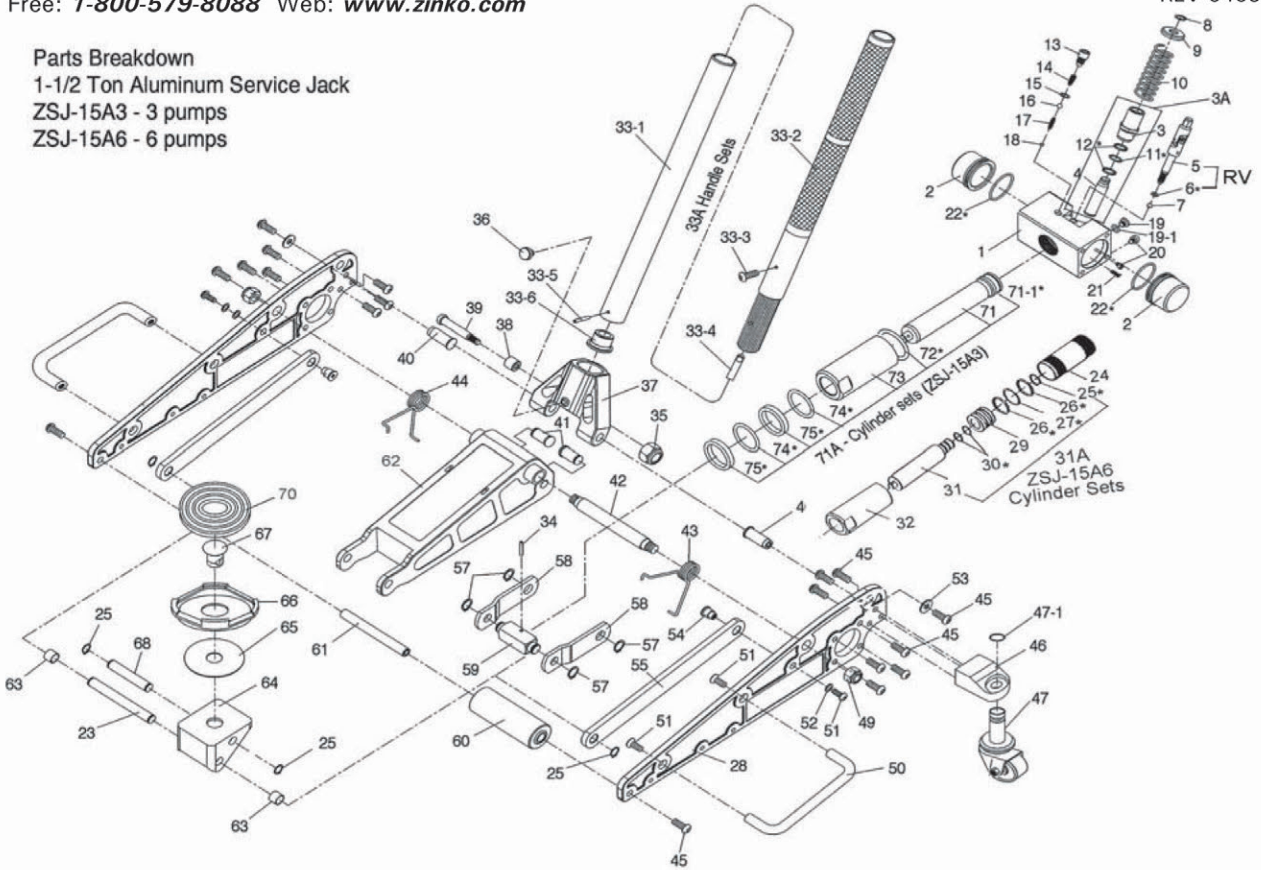

Toll Free: 1-800-579-8088 Web: www.zinko.com

**Parts Breakdown**  
 1-1/2 Ton Aluminum Service Jack  
 ZSJ-15A3 - 3 pumps  
 ZSJ-15A6 - 6 pumps

Part No.	Description	Part No.	Description	Part No.	Description
9040015A-01	Aluminum Base	9040015A-28	Left Frame	9040015A-53	Washer 3/8
9040015A-02	Oil Cover	9040015A-29	Bush	9040015A-54	Link Rod Axis
9040015A-03	Piston Cylinder	9040015A-30	* O-Ring P12 (2pc)	9040015A-55	Link Rod
9040015A-04	Piston	9040015A-31	Cylinder	9040015A-56	Right Frame
9040015A RV	Release Valve Assy	9040015A-31A	Cylinder Sets (6 pumps)	9040015A-57	C-Ring S19
9040015A-06	* O-Ring P9	9040015A-32	Aluminum Bar	9040015A-58	Pull Rod
9040015A-07	Steel Ball 8mm	9040015A-33A	Handle Sets	9040015A-59	Cylinder Axis
9040015A-08	C-Ring S20	9040015A-35	Nut	9040015A-60	Front Caster Wheel
9040015A-09	Piston Cover	9040015A-36	Handle Base Screw	9040015A-61	Front Wheel Axis
9040015A-10	Piston Ext. Spring	9040015A-37	Handle Base	9040015A-62	Raise Arm
9040015A-11	* Back Seal P22	9040015A-38	Piston Roll Wheel	9040015A-63	Link Rod Washer
9040015A-12	* O-Ring P22 (2pc)	9040015A-39	Spring Pin 8	9040015A-64	Saddle Base
9040015A-13	Screw (H)	9040015A-40	Handle Base Axis	9040015A-65	Nylon Washer
9040015A-14	H-Spring	9040015A-41	Pull Rod Axis	9040015A-66	Saddle
9040015A-15	Brass Wash	9040015A-42	Raise Arm's Axis	9040015A-67	Holder Axis
9040015A-16	Steel Ball 8mm	9040015A-43	Turn Spring (Right)	9040015A-68	Saddle Base Axle
9040015A-17	L-Spring	9040015A-44	Turn Spring (Left)	9040015A-70	Saddle Rubber Pad
9040015A-18	Steel Ball 5.5mm	9040015A-45	Screw M10-25	9040015A-71	Cylinder
9040015A-19	Oil Screw	9040015A-46	Rear Wheel Saddle	9040015A-71A	Cylinder Sets (3 Pumps)
9040015A-20	Lock Screw	9040015A-47	Rear Wheel Assy	9040015A-72	* C-type Seal
9040015A-21	Oil Net	9040015A-48	Screw M6-8	9040015A-73	Aluminum Bar
9040015A-22	* O-Ring G55 (2pc)	9040015A-49	Screw Bush M6-8	9040015A-74	* O Ring
9040015A-23	Saddle Base Axis (Long)	9040015A-50	Handle Bar	9040015A-75	* Back Seal
9040015A-24	Hydraulic Cylinder	9040015A-51	Screw M8-25	9040015A-RP	Repair Kits for 6 pumps
9040015A-25	C-Ring S16	9040015A-52	Washer 8-12	9040015A3-RP	Repair Kits for 3 pumps
9040015A-26	* O-Ring P30 (2pc)			9040015A DTS	Dirt Track Stabilizer (optional)
9040015A-27	* Back Seal P30				